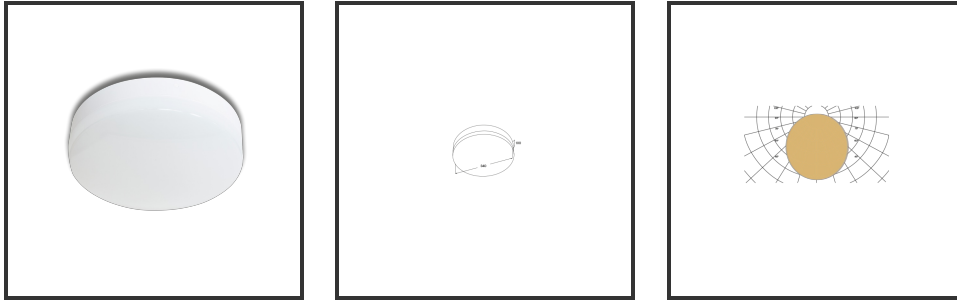

DISQ HF

Beamangle	180°	Input current	480mA
CIE Flux Codes	46 76 95 100 93	IP	IP44
Colour Deviation (SDCM)	3 sdcM	Color	Wit
Colour Temperature	3000K	Led type	SMD
Max. connected Load	22W	Lumen Maintenance	L80B10 bij 50.000
Connected Voltage	220-240V	Lumen/W	135lm/W
CRI	80	Luminous flux of luminaire	2200lm
Dim	Nee	Material Housing	Plastic
Dimensions	Ø340x100	Material Lens/Reflector/Diffusor	Plastic
Energy Efficiency Class	D	Mounting Type	Ceiling
Forward Voltage	27-36V	PF	0,9
Frequency	50-60Hz	Protection Class	I
Glow Wire Test	850°C	UGR	<19
IK	07	Weight	0,5kg

Reference : 000002501

Product Description

The technical and timeless ceiling light resolutely opts for technology. A slightly convex front made of PVC makes the light source invisible. The satinised diffuser ensures uniform light distribution. The Disq is IP44-rated, making this downlighter resistant to dirt and water penetration. Equipped with a motion sensor so the Disq lights up when someone enters the room. Available in 3000K. Dimensions: 340x100. Ceiling or wall mounting possible. Applicable in public corridors, storage rooms and bathrooms.