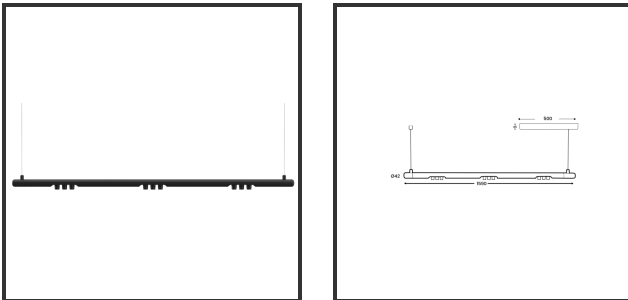

MAMBA KUPS 150 PENDEL

9005 9005 2700K/CRI90 25° Casambi

Beamangle	25°	IP	IP33
CIE Flux Codes	92 98 100 100 100	Color	RAL9005
Colour Deviation (SDCM)	3 sdcM	Color 2	RAL9005
Colour Temperature	2700K	Led type	SMD
Max. connected Load	3x3W	Lumen Maintenance	L80B10 bij 50.000
Connected Voltage	220-240V	Lumen/W	135lm/W
CRI	90	Luminous flux of luminaire	900lm
Dim	Casambi	Material Housing	Aluminium
Dimensions	Ø42x1590	Material Lens/Reflector/Diffusor	PMMA
Energy Efficiency Class	D	Mounting Type	Suspension
Forward Voltage	27V	PF	0,98
Frequency	50-60Hz	Protection Class	II
IK	07	Suspension Length	1,5m
Input current	350mA	UGR	16
		Weight	4kg

Reference : 000028861

Product Description

The Mamba also combines the most Lednlux recognizable roundings found elsewhere within our range. Together with a subtle look and straightforwardness. A clever piece of design work that is best expressed as a statement piece in the midst of everyone's interior. What the mamba is mainly about are the modular magnetic coupling modules implemented in each component. By combining this with a 48V system and the latest LED technologies, we were able to keep the power supply so low that a slim design did not present any development problems. Due to the dynamics between the magnetic coupling modules, all components can be rotated 360° around its axis as well as individually rotated 180° horizontally, allowing the end to become the beginning. Configuring a mamba fixture is done entirely and only at your request. From a sleek fixture above your dining table to a composition that results in virtually endless combination possibilities.