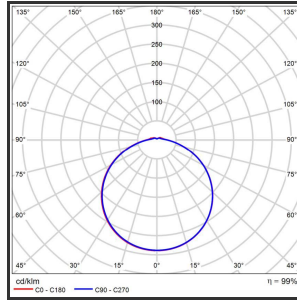

# DISQ HF

|                         |                 |                                  |                   |
|-------------------------|-----------------|----------------------------------|-------------------|
| Beamangle               | 180°            | Input current                    | 480mA             |
| CIE Flux Codes          | 46 76 95 100 93 | IP                               | IP44              |
| Colour Deviation (SDCM) | 3 sdcM          | Color                            | Wit               |
| Colour Temperature      | 3000K           | Led type                         | SMD               |
| Max. connected Load     | 22W             | Lumen Maintenance                | L80B10 bij 50.000 |
| Connected Voltage       | 220-240V        | Lumen/W                          | 135lm/W           |
| CRI                     | 80              | Luminous flux of luminaire       | 2200lm            |
| Dim                     | Nee             | Material Housing                 | Plastic           |
| Dimensions              | Ø340x100        | Material Lens/Reflector/Diffusor | Plastic           |
| Energy Efficiency Class | D               | Mounting Type                    | Ceiling           |
| Forward Voltage         | 27-36V          | PF                               | 0,9               |
| Frequency               | 50-60Hz         | Protection Class                 | I                 |
| IK                      | 07              | UGR                              | <19               |
|                         |                 | Weight                           | 0,5kg             |