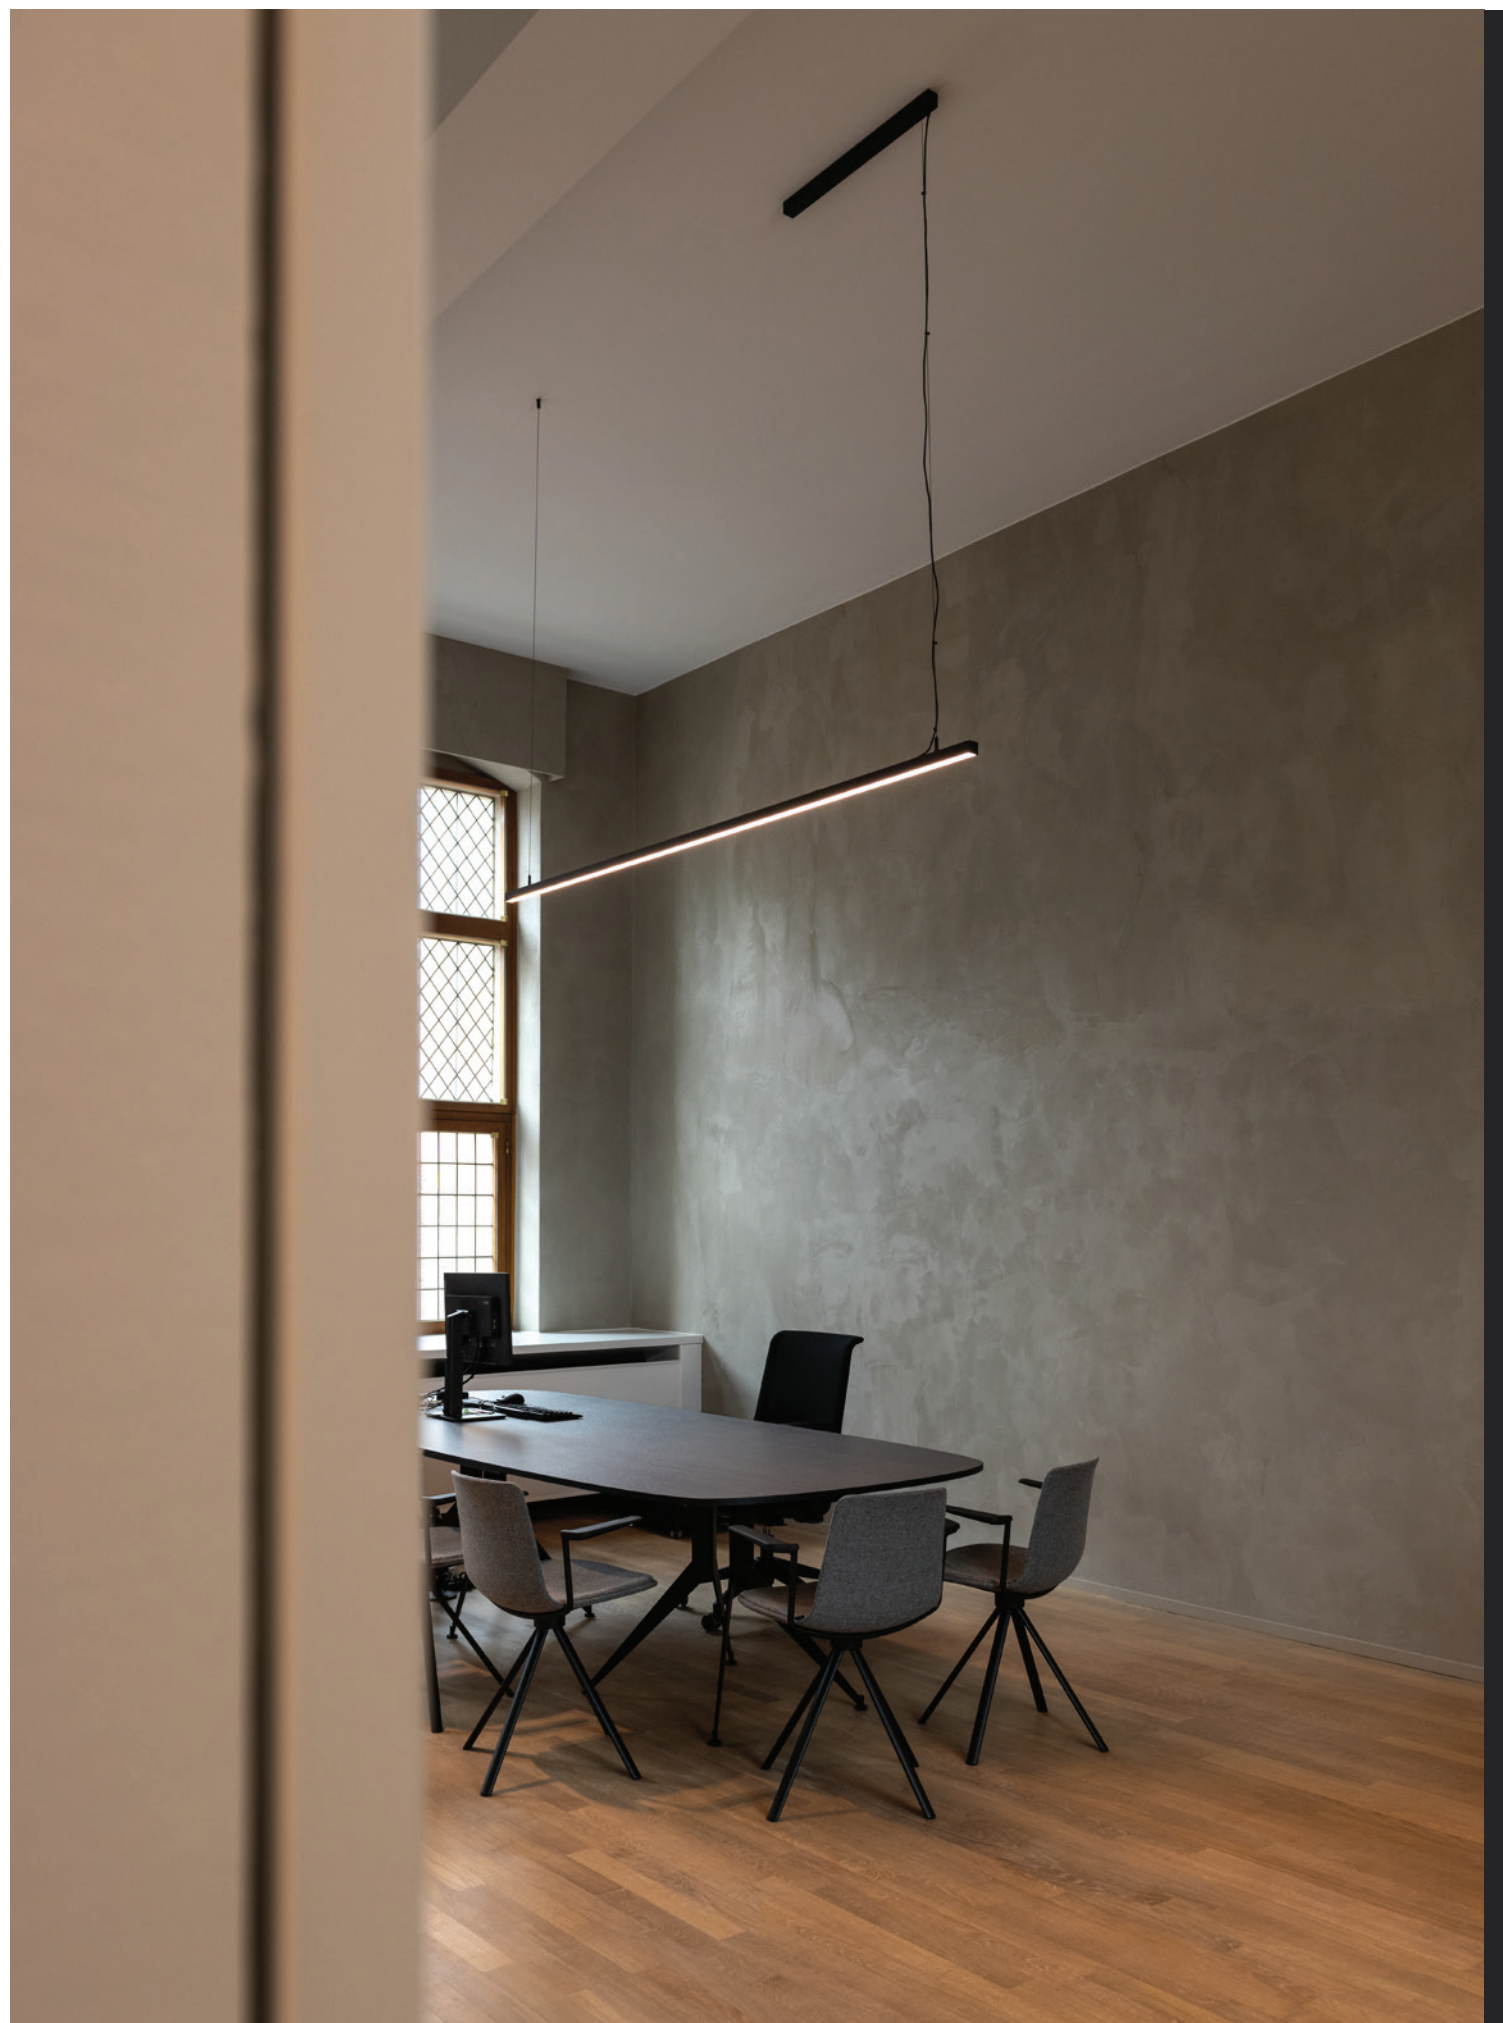

Beste,

Als professional begrijpt u als geen ander hoe belangrijk het is om uw klanten hoogwaardige verlichting te bieden. Bij lednlux® willen we u graag helpen om aan die vraag te voldoen. Ons doel is om niet alleen verlichting te bieden, maar een ervaring die de sfeer in elke ruimte transformeert.

Modulaire armaturen bieden talloze mogelijkheden in vorm, functie en kleur, waardoor ze naadloos in elk interieur passen. Op zowel architectonisch als residentieel niveau geloven we in de kracht van elke creatie.

Bij lednlux® bieden we niet alleen kwalitatieve verlichting, maar ook **een nauwe samenwerking en ondersteuning gedurende het hele proces, van advies tot levering**. We maken elk armatuur op maat volgens uw specificaties en garanderen uiterste precisie bij elke stap van het proces.

We willen u ten slotte uitnodigen om een kijkje te nemen in onze inspiratiegids en te ontdekken welke buitengewone verlichtingsprojecten we hebben gerealiseerd. Laat u inspireren door de vele mogelijkheden die onze modulaire armaturen bieden en laat ons u helpen om uw volgende project tot leven te brengen.